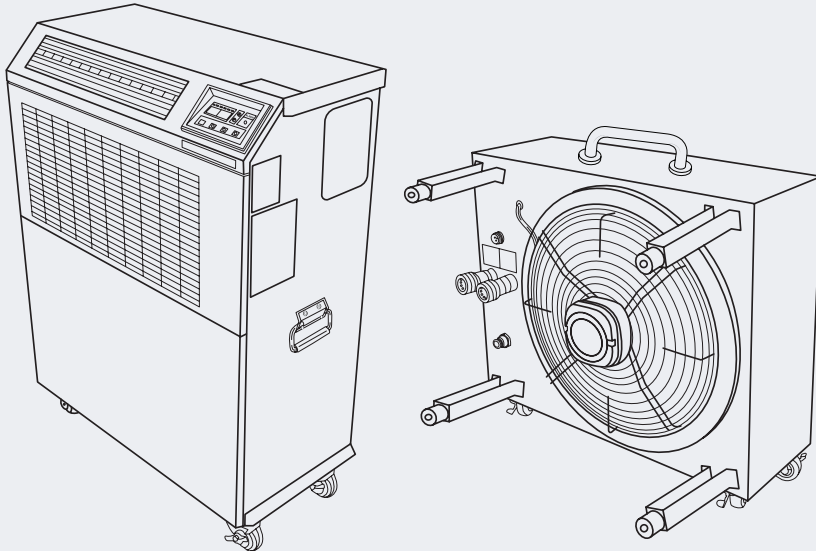

4.5 kW Split Air Conditioner.

Length

350 mm

Depth

705 mm

Height

970 mm

Weight

95 kg

Sound

56 dB(A) @ 3 m

4.6 kW

Cooling Capacity

N/A

Air Flow

8.6 A

Operating Current

10 A

Circuit Breaker

EQUIPMENT DETAILS

Cooling Capacity

4.6 kW

Heating Capacity

N/A